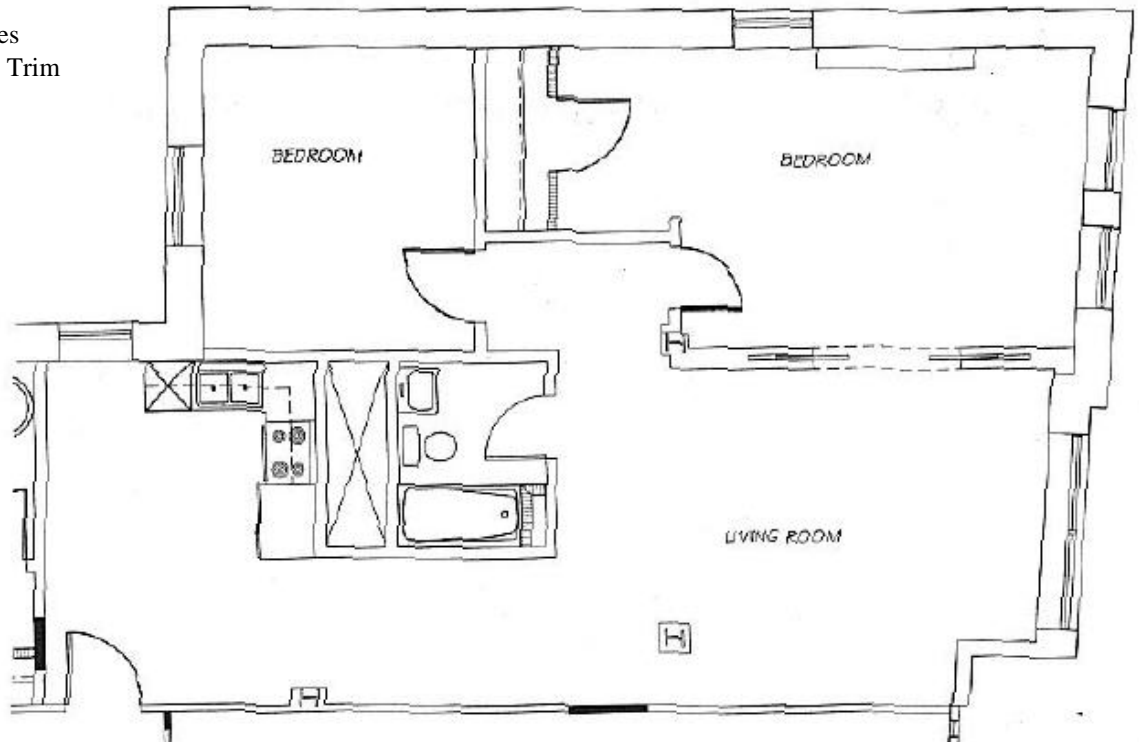

ADDISON APARTMENTS

WOODWARD at CHARLOTTE

APARTMENT NUMBER FIVE

Available on floors 2-6,

Cassave@aol.com www.addisonapartments.com

FEATURES & AMENITIES

- 1100 square feet
- 2 Bedrooms
- Flexible floor plan
- Downtown skyline view
- Large, thermo pane windows
- Hardwood Floors
- Maple, Arts & Crafts style modern kitchen w/dishwasher
- Cable and Satellite TV ready
- Security Alarm
- Individually controlled heating and air-conditioning
- Secured Parking
- Lobby Intercom
- DSL and 2 phone lines
- Historic Fixtures and Trim
- Fitness Center
- Storage Areas
- Building Laundry

Apartment Size 1100 Square Feet

Living Room 14' X 32'

Bedroom # 1 12' X 12'

Bedroom # 2 12' X 24'

Room and Apartment sizes are approximate and may vary floor to floor

ADDISON APARTMENTS 14 Charlotte at Woodward Detroit, Mi. 48201
Detroit, Michigan 48201 Phone 313 831-9484